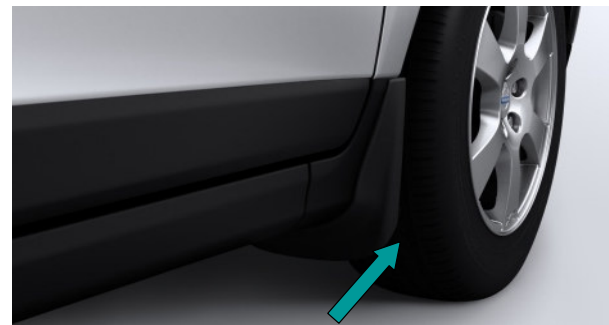

ORDER CODE	ACCESSORY	C30 533	S40 544	V50 545	C70 542	V60 155	S60 134	XC60 156	V70 135	XC70 136	XC90 275	S80 124	EUR	SEK	GBP	USD	CAD
	“STYLING PACKAGE # 2 - XC60” - YOU PAY, ONLY:	-	-	-	-	-	-	X	-	-	-	-	1 020	9 955	895	1 375	1 405
STYLP2	OFFER CONTENTS AND "ORDINARY" ORDER CODES: Bumper Bars – Front bumper (UP), Skidplate Rear (SKIDR), Side Scuff Plate (UX), Mudflaps Front (NA)																
	EXCEPTIONS & PREREQUISITES: NOTE: Not in combination with Running Board (RC) If car have detachable Tow bar "WZ" or "DA" in comb. with Skidplate please also order the protective cover, order code "COVTB" (Not for MC3x)																
	DIESEL: Diesel cars must be equipped with one End Pipe ("4B"), included in this price.																

N.B.: Images does not always show correct car model and design of the accessory. This is a general image to describe the function.