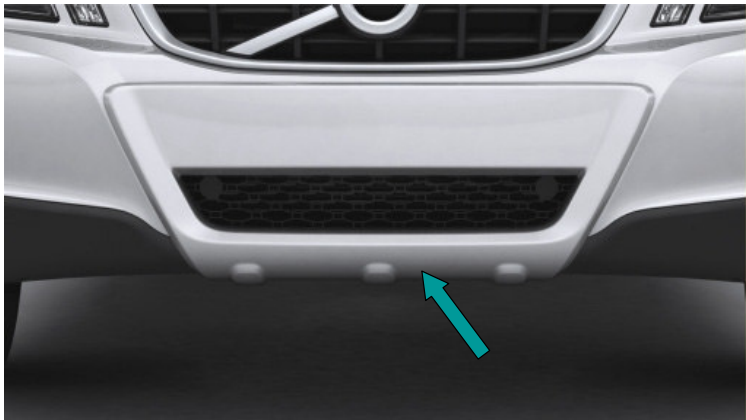

ORDER CODE	ACCESSORY	C30 533	S40 544	V50 545	C70 542	V60 155	S60 134	XC60 156	V70 135	XC70 136	XC90 275	S80 124	EUR	SEK	GBP	USD	CAD	
OFFERS																		
	“STYLING PACKAGE # 1 - XC60” - YOU PAY, ONLY:	-	-	-	-	-	-	X	-	-	-	-	1 420	13 845	1 245	1 910	1 950	
STYLP1	OFFER CONTENTS AND "ORDINARY" ORDER CODES: Bumper Bars – Front bumper (UP), Skidplate Rear (SKIDR), Running Board (RC), Mudflaps Front (NA)																	
	EXCEPTIONS & PREREQUISITES: NOTE: Not in combination with Side Scuff Plate (UX) If car have detachable Tow bar "WZ" or "DA" in comb. with Skidplate please also order the protective cover, order code "COVTB" (Not for MC3x)																	