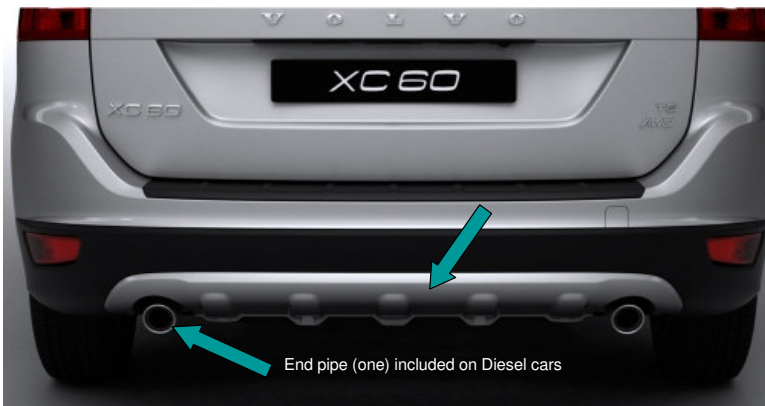

ORDER CODE	ACCESSORY	C30 533	S40 544	V50 545	C70 542	V60 155	S60 134	XC60 156	V70 135	XC70 136	XC90 275	S80 124	EUR	SEK	GBP	USD	CAD
	“STYLING PACKAGE # 2 - XC60” - YOU PAY, ONLY:	-	-	-	-	-	-	X	-	-	-	-	1 020	9 955	895	1 375	1 405
STYLP2	OFFER CONTENTS AND "ORDINARY" ORDER CODES: Bumper Bars – Front bumper (UP), Skidplate Rear (SKIDR), Side Scuff Plate (UX), Mudflaps Front (NA)																
	EXCEPTIONS & PREREQUISITES: NOTE: Not in combination with Running Board (RC) If car have detachable Tow bar "WZ" or "DA" in comb. with Skidplate please also order the protective cover, order code "COVTB" (Not for MC3x)																
	DIESEL: Diesel cars must be equipped with one End Pipe ("4B"), included in this price.																

N.B.: Images does not always show correct car model and design of the accessory. This is a general image to describe the function.