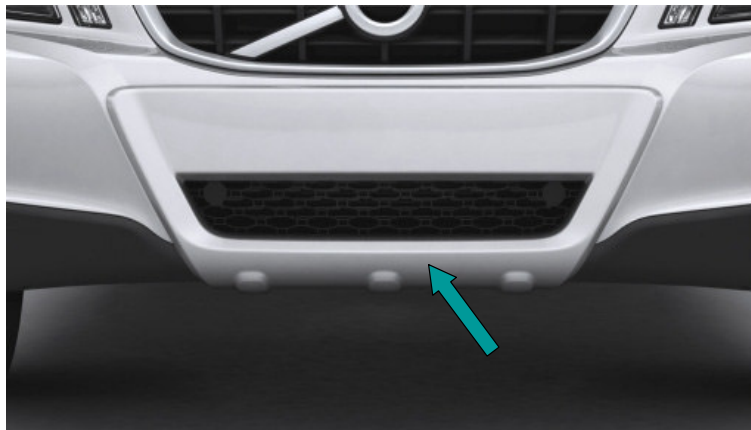

ORDER CODE	ACCESSORY	C30 533	S40 544	V50 545	C70 542	V60 155	S60 134	XC60 156	V70 135	XC70 136	XC90 275	S80 124	EUR	SEK	GBP	USD	CAD
	“STYLING PACKAGE # 2 - XC60” - YOU PAY, ONLY:	-	-	-	-	-	-	X	-	-	-	-	1 020	9 955	895	1 375	1 405
STYLP2	OFFER CONTENTS AND "ORDINARY" ORDER CODES: Bumper Bars – Front bumper (UP), Skidplate Rear (SKIDR), Side Scuff Plate (UX), Mudflaps Front (NA)																
	EXCEPTIONS & PREREQUISITES: NOTE: Not in combination with Running Board (RC) If car have detachable Tow bar "WZ" or "DA" in comb. with Skidplate please also order the protective cover, order code "COVTB" (Not for MC3x)																
	DIESEL: Diesel cars must be equipped with one End Pipe ("4B"), included in this price.																

N.B.: Images does not always show correct car model and design of the accessory. This is a general image to describe the function.